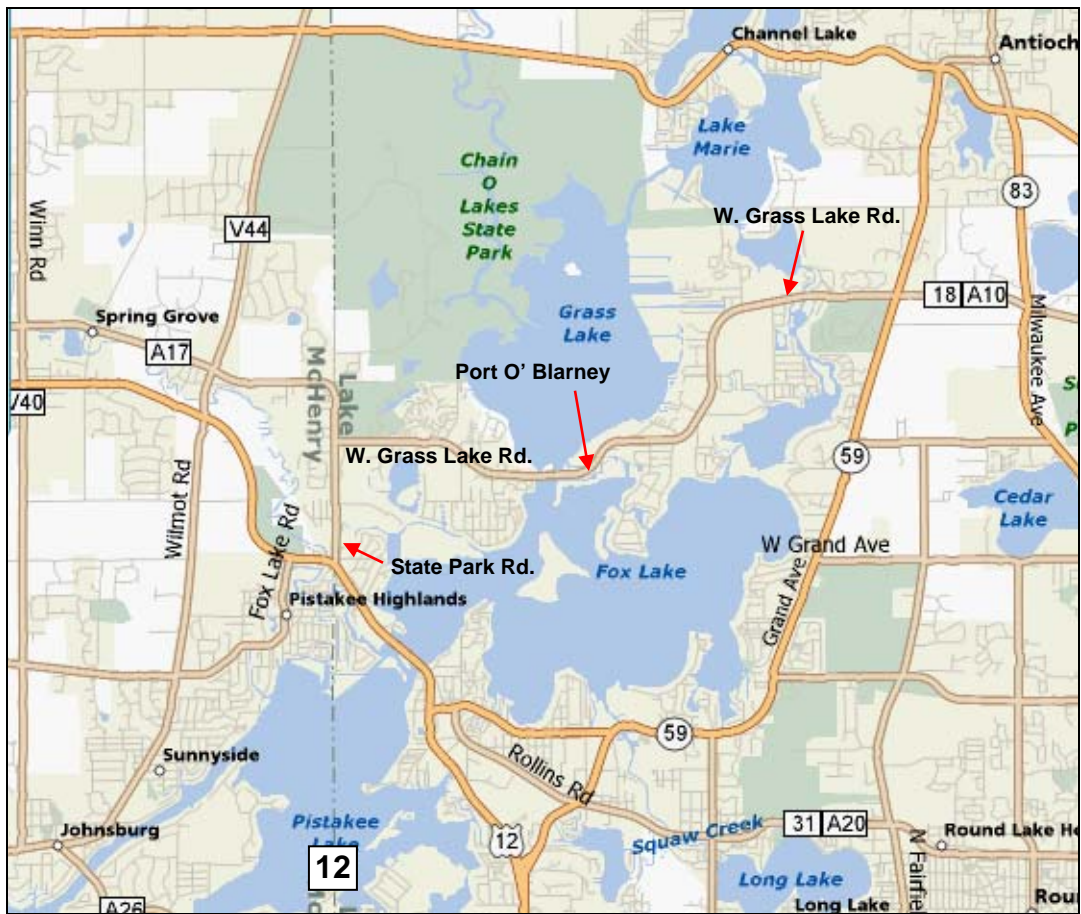

Port of Blarney Launch Site for Red Rock Guiding Service
Walt Koch – Guide | 847-710-5453
GPS Coordinates - N 42.426041, W 88.161087
Port of Blarney - 27843 W. Grass Lake Road | Antioch, IL 60002

<p>From the intersection of IL Rt. 59 & Grass Lake Rd. in Antioch, IL</p> <p>Go west on Grass Lake Road approx. 4.0 miles to Port of Blarney on your left. I will meet you there.</p>	<p>From the intersection of US HWY. 12 & State Park Rd. in Spring Grove, IL</p> <p>Go North on State Park Road approx. 1.0 miles to Grass Lake Road. Turn right. Go East on Grass Lake Road approx. 3.0 miles to Port of Blarney on your right. I will meet you there.</p>
<p>From the intersection of IL Rt. 83 & IL Rt. 132 in Lake Villa, IL</p> <p>Go north on Route 83 approx. 2.5 miles to Grass Lake Road. Turn left. Go west on Grass Lake Road approx. 4.0 miles to Port of Blarney on your left. I will meet you there.</p>	<p>From the intersection of IL Rt. 173 & IL Rt. 59 in Antioch, IL</p> <p>Go south on Route 59 approx. 2.0 miles to Grass Lake Road. Turn right. Go west on Grass Lake Road approx. 2.2 miles Port of Blarney on your left. I will meet you there.</p>

Nearest intersection is West Grass Lake Road and Park Ave.

Walt Koch - Red Rock Guiding Service - 847-710-5453
Port of Blarney Launch Ramp and Meeting Area
GPS Coordinates – N 42.426041, W 88.161087
Port of Blarney - 27843 W. Grass Lake Road