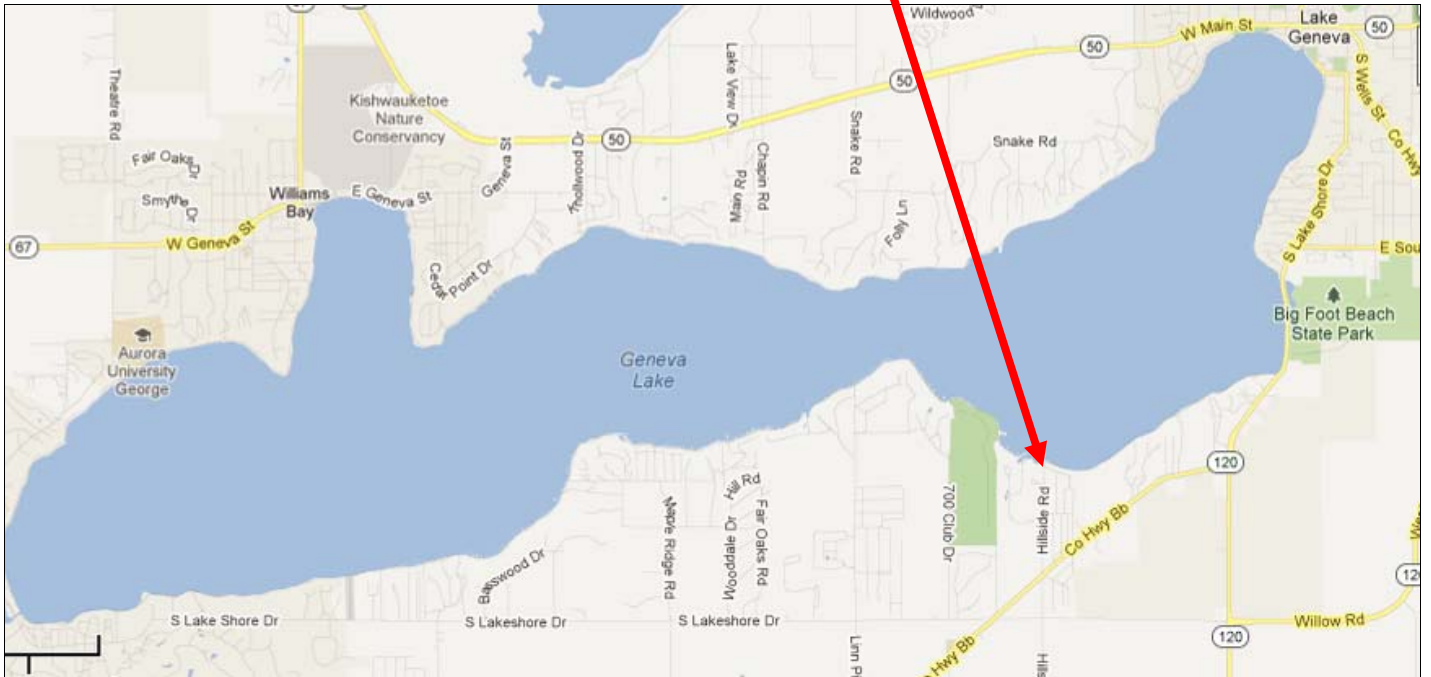

Lake Geneva Launch Site for Red Rock Guiding Service, LLC
Walt Koch - Guide | 847-710-5453
N1880 Hillside Road | Lake Geneva, WI

We launch at the Linn Township public launch in the Trinke Estates subdivision, on the south shore of Lake Geneva.

At the intersection of Hillside Road and South Lake Shore Drive southwest of Lake Geneva, proceed north on Hillside Road.

Lake Geneva Launch Site for Red Rock Guiding Service, LLC
Walt Koch - Guide | 847-710-5453
N1880 Hillside Road | Lake Geneva, WI

There is a bed and breakfast inn on the northwest corner and a Trinke Estates sign on the northeast corner of this intersection.

Continue north on Hillside Road past the houses and fields until you get to the parking lot next to the launch ramp.