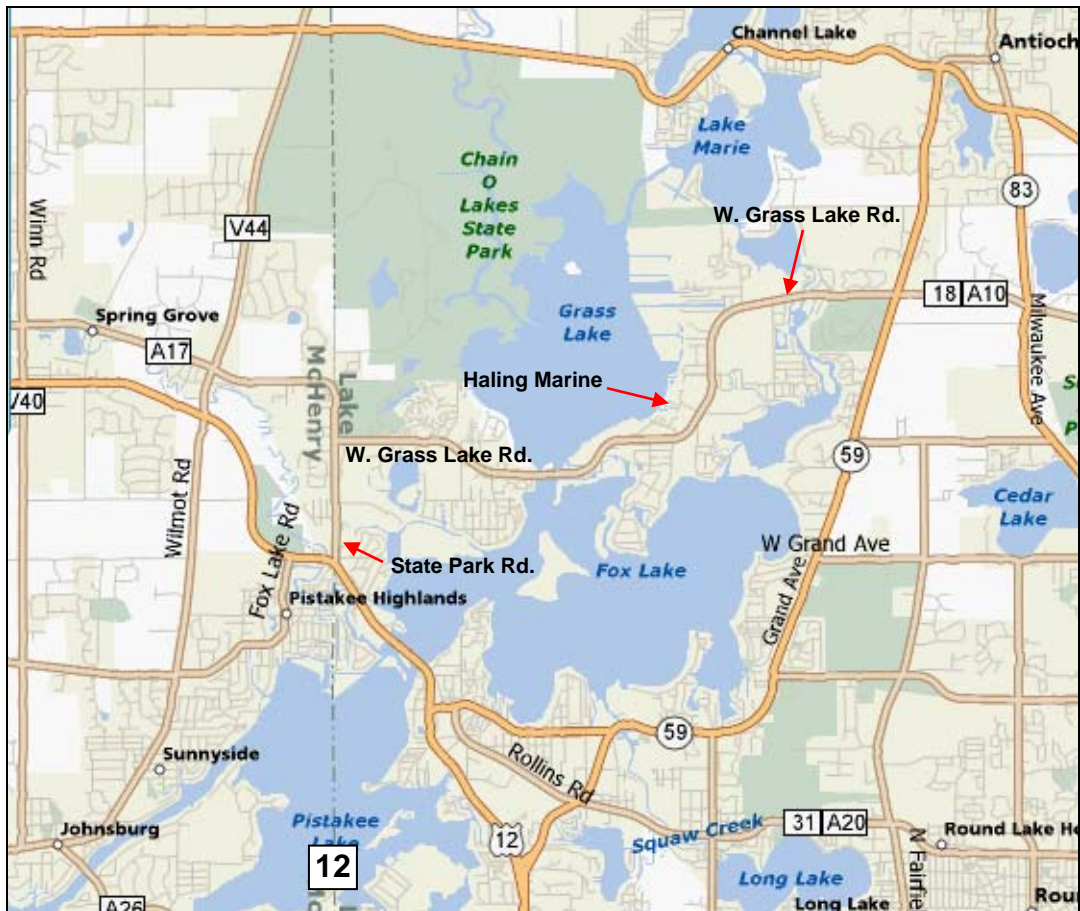

**Chain O' Lakes Launch Site for Red Rock Guiding Service**  
**Walt Koch – Guide | 847-710-5453**  
**GPS Coordinates N 42 26.356 W 88 08.670**  
**Haling Marine - 26280 West Haling Road**

|   |   |
|---|---|
| <p><b>From the intersection of IL Rt. 173 &amp; Wilmot Rd. in Spring Grove, IL</b></p> <p>Go south on Wilmot Road approx. 3.0 miles to Main Street. Turn left.<br/>         Go east on Main Street approx. 1.4 miles to Grass Lake Road. Turn left.<br/>         Go east on Grass Lake Road approx. 3.7 miles to Haling Road. Turn left.<br/>         Go down Haling Road to the marina, I will meet you there.</p> | <p><b>From the intersection of US HWY. 12 &amp; State Park Rd. in Spring Grove, IL</b></p> <p>Go North on State Park Road approx. 1.0 miles to Grass Lake Road. Turn right.<br/>         Go East on Grass Lake Road approx. 3.7 miles to Haling Road. Turn left.<br/>         Go down Haling Road to the marina, I will meet you there.</p> |
| <p><b>From the intersection of IL Rt. 83 &amp; IL Rt. 132 in Lake Villa, IL</b></p> <p>Go north on Route 83 approx. 2.5 miles to Grass Lake Road. Turn left.<br/>         Go west on Grass Lake Road approx. 3.0 miles to Haling Road. Turn right.<br/>         Go down Haling Road to the marina, I will meet you there.</p>   | <p><b>From the intersection of IL Rt. 173 &amp; IL Rt. 59 in Antioch, IL</b></p> <p>Go south on Route 59 approx. 2.0 miles to Grass Lake Road. Turn right.<br/>         Go west on Grass Lake Road approx. 1.9 miles to Haling Road. Turn right.<br/>         Go down Haling Road to the marina, I will meet you there.</p>                 |

**Nearest intersection is West Grass Lake Road and West Haling Road.**

Walt Koch - Red Rock Guiding Service - 847-710-5453  
Haling Marine Launch Ramp and Meeting Area  
GPS Coordinates - N 42 26.356 W 88 08.670  
Haling Marine - 26280 West Haling Road

C. Haling & Sons Marine Sign

Looking down Haling Rd. toward the ramp area