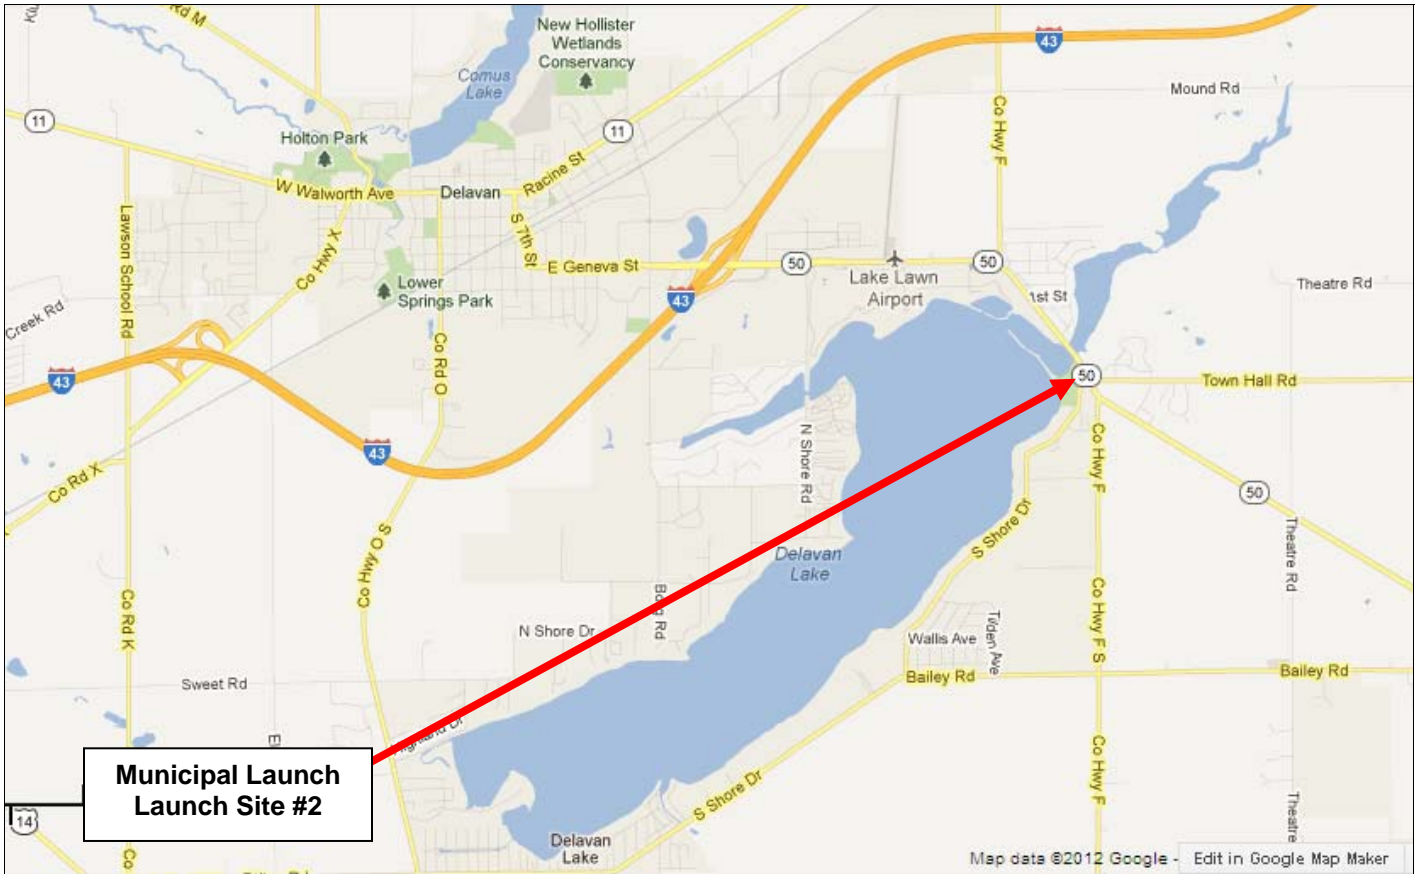

**Lake Delavan Launch Sites for Red Rock Guiding Service, LLC**  
**Walt Koch - Guide | 847-710-5453**  
**Town of Delavan - Municipal Launch**

*The public launch is located at Hwy. 50 & South Shore Dr.*

Turn south from Hwy 50 onto South Shore Dr. the launch ramp is a few hundred feet on your right. Turn right into *the public launch/park*.