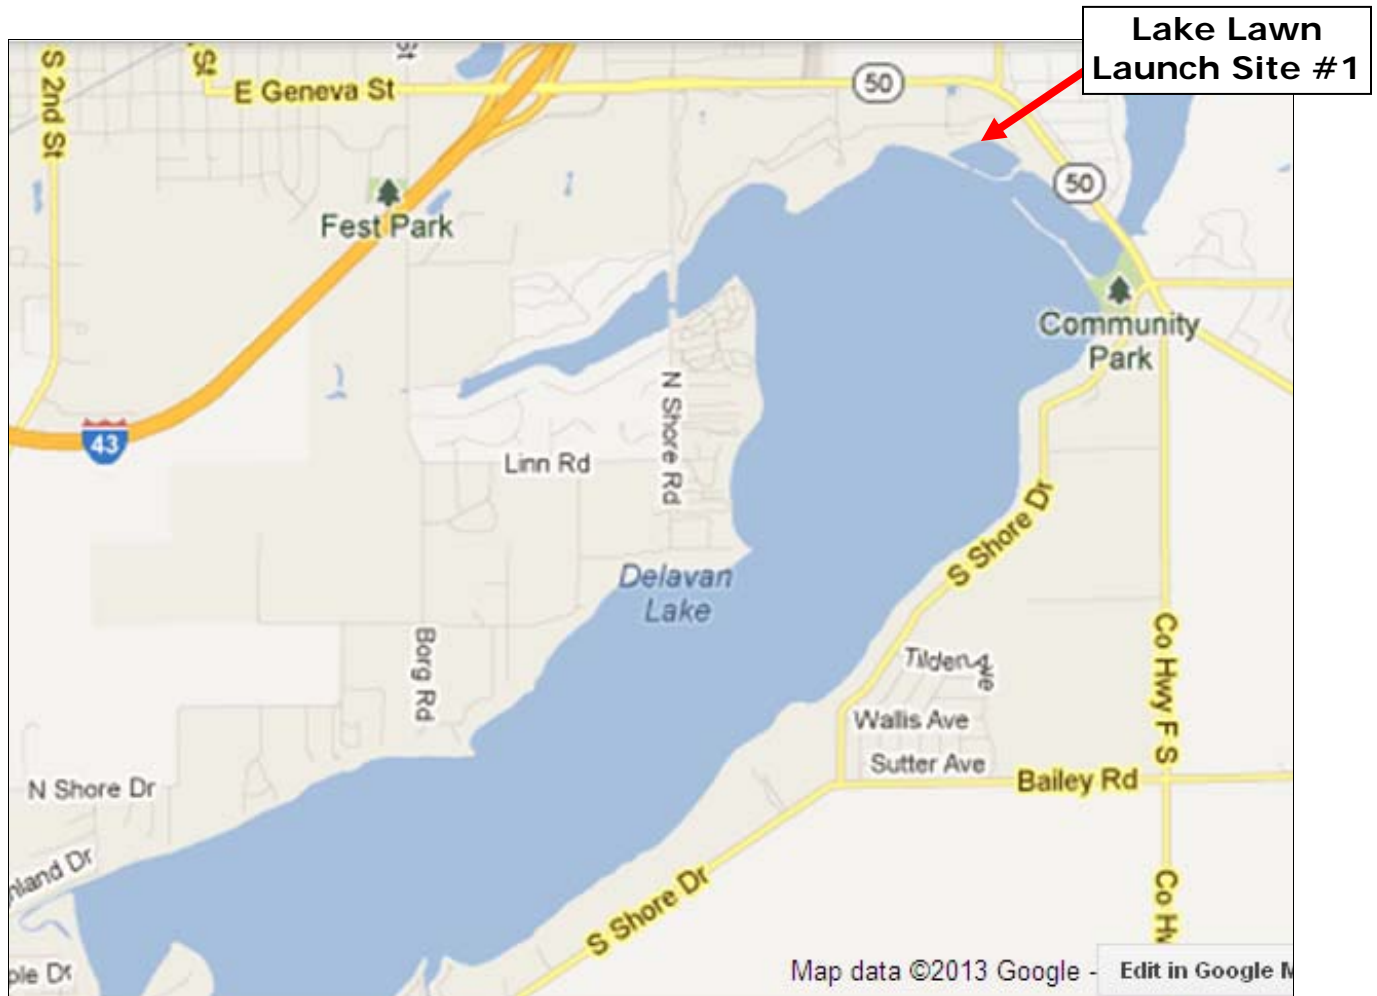

Lake Delavan Launch Sites for Red Rock Guiding Service, LLC
Walt Koch - Guide | 847-710-5453
Lake Lawn Resort | 2400 E. Geneva St. | Delavan, WI 53115

We utilize two launch sites on Lake Delavan. Our primary launch site is at Lake Lawn Resort.

Lake Lawn Resort is located on Hwy. 50 between the towns of Lake Geneva and Delavan. The resort is close to the intersection of Hwy. 50 and Interstate 43.

Turn south from Hwy 50 into **Lake Lawn Resort**.

Continue on the main entrance road until you get to a "T" intersection.

Turn Left at the "T" intersection.

Continue east past the resort buildings, past the softball field and up the hill.

At the first opportunity turn right.

Follow the road down to the harbor and launch ramp where I will meet you.

We will load your belongings into the boat and you can park in the marina lot at the top of the hill.